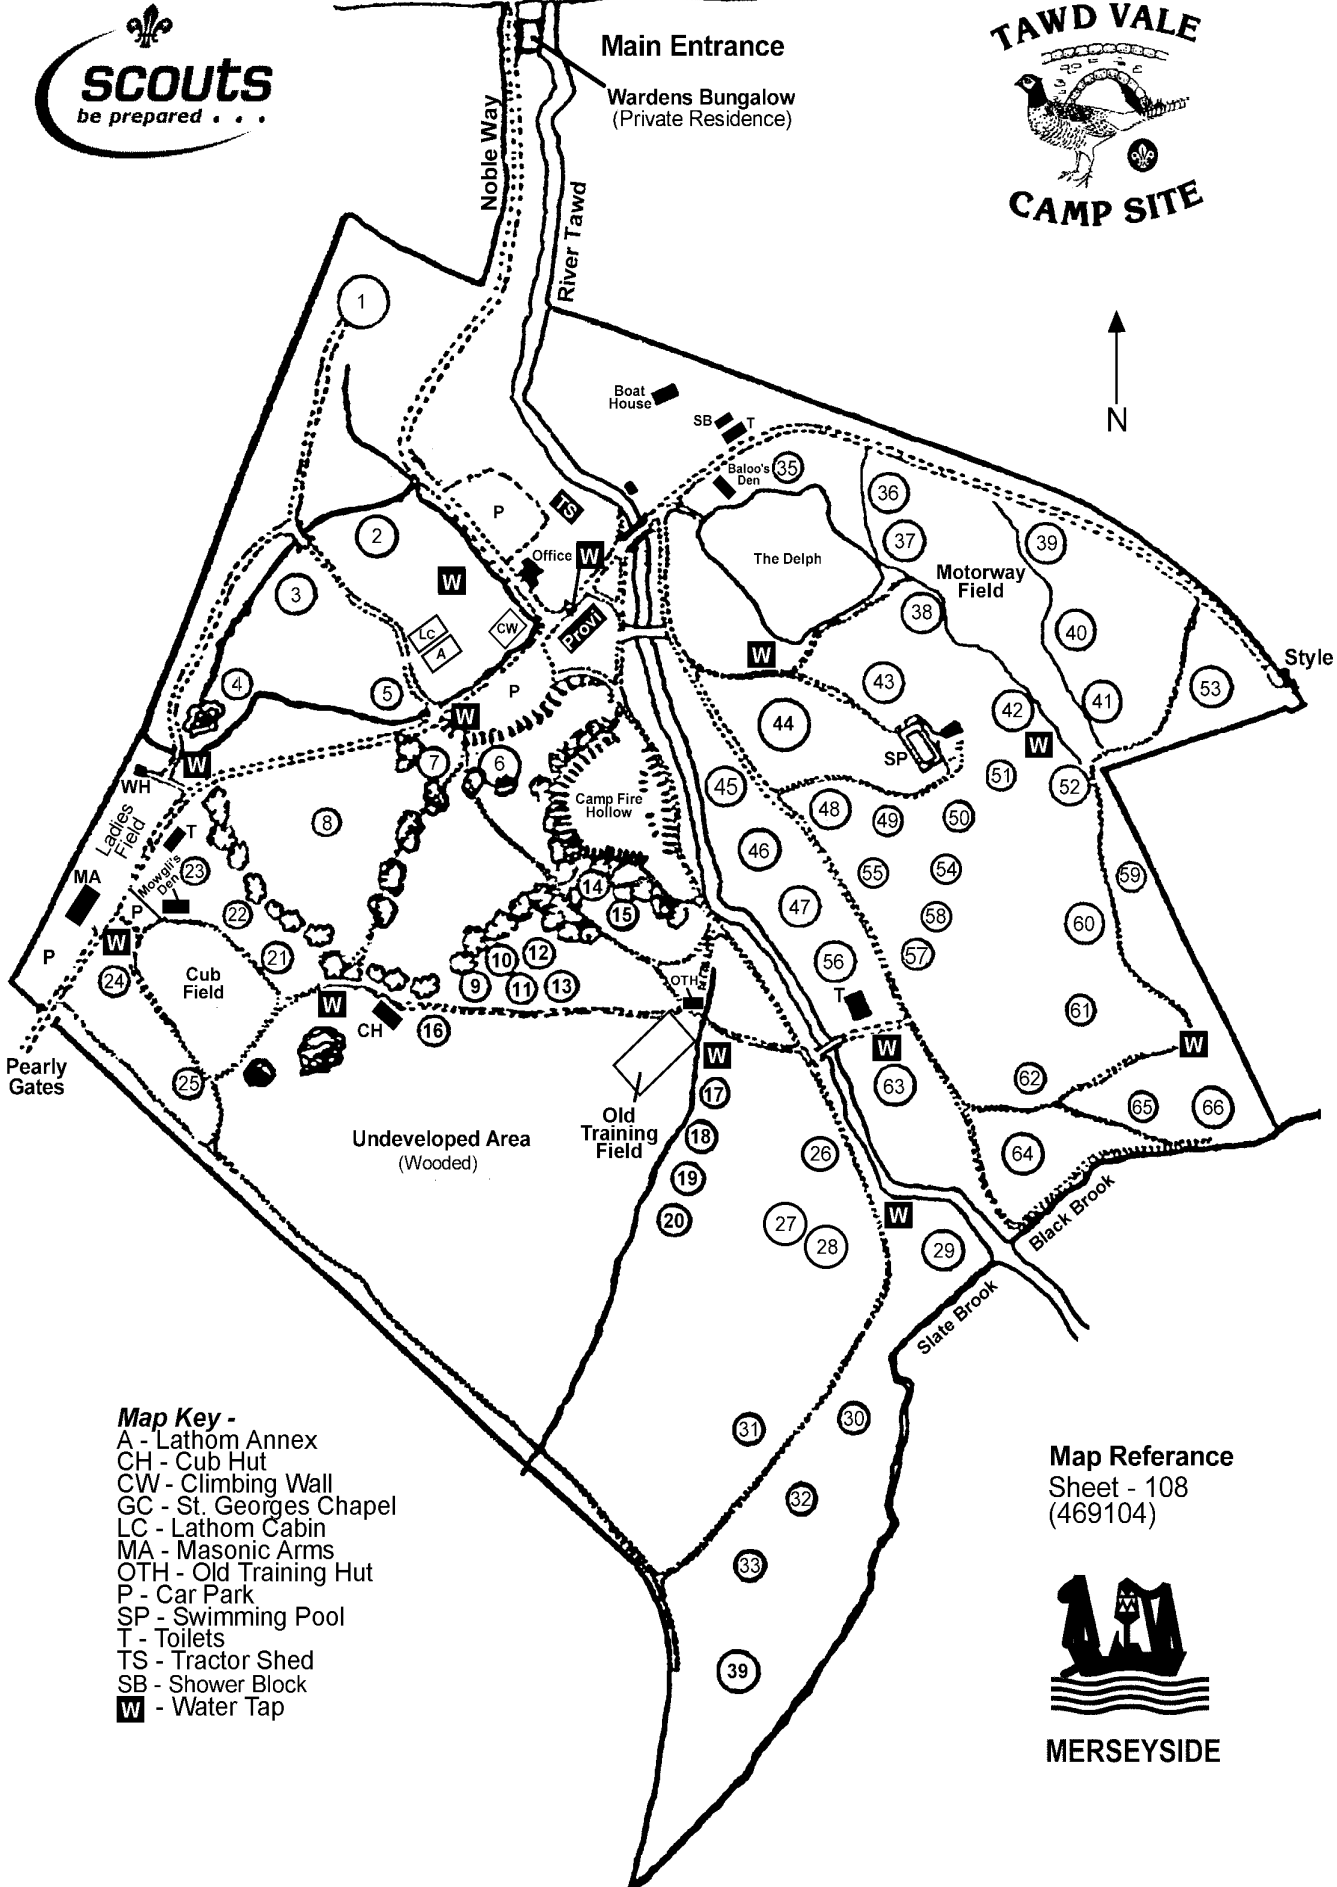

← Ormskirk A5209 Newburgh →

- Map Key -**
- A - Lathom Annex
 - CH - Cub Hut
 - CW - Climbing Wall
 - GC - St. Georges Chapel
 - LC - Lathom Cabin
 - MA - Masonic Arms
 - OTH - Old Training Hut
 - P - Car Park
 - SP - Swimming Pool
 - T - Toilets
 - TS - Tractor Shed
 - SB - Shower Block
 - W** - Water Tap

Map Reference
Sheet - 108
(469104)

MERSEYSIDE